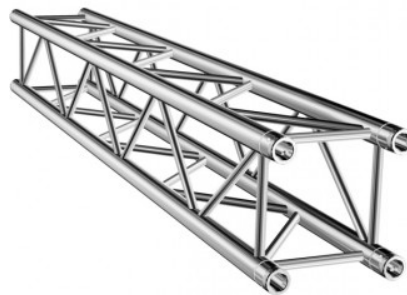

#### Truss and Stands:

**4 Heavy duty crank Stands  
that go up to 18'**

**Two 10 ft. sections of square  
truss**

**Three 10 ft. sections of I  
triangle truss**

Video:

24 Chauvet PVPx3 3.9MM Video Panel Wall = 12 ft X 8 Ft Video Wall